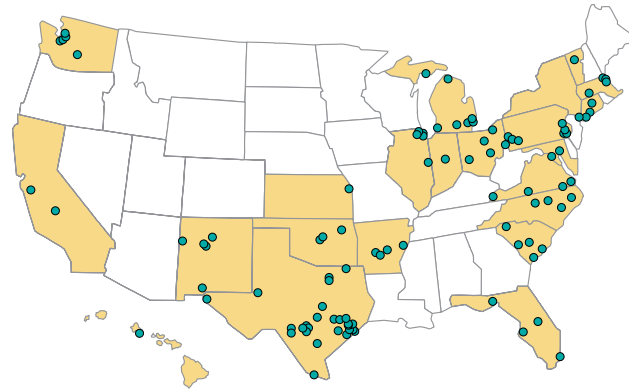

Participating Institutions

More than 100 community colleges and four universities in 22 states have participated in *Achieving the Dream*. These institutions have played vital roles in advancing the student success agenda and in helping state and national efforts to close achievement gaps and increase the attainment of degrees and credentials.

ARKANSAS

National Park Community College (2007)
 Ouachita Technical College (2007)
 Phillips Community College (2007)
 Pulaski Technical College (2007)

CALIFORNIA

College of the Sequoias (2009)
 Evergreen Valley College (2009)
 San Jose City College (2009)

CONNECTICUT

Capital Community College (2005)
 Housatonic Community College (2005) ■
 Norwalk Community College (2005) ■

FLORIDA

Broward Community College (2004) ▲
 Hillsborough Community College (2004) ▲
 Tallahassee Community College (2004) ▲
 Valencia Community College (2004) ■▲

VERMONT

Community College of Vermont (2009)

VIRGINIA

Danville Community College (2004) ■▲
 Mountain Empire Community College (2004) ▲
 Northern Virginia Community College (2007)
 Patrick Henry Community College (2004) ■▲