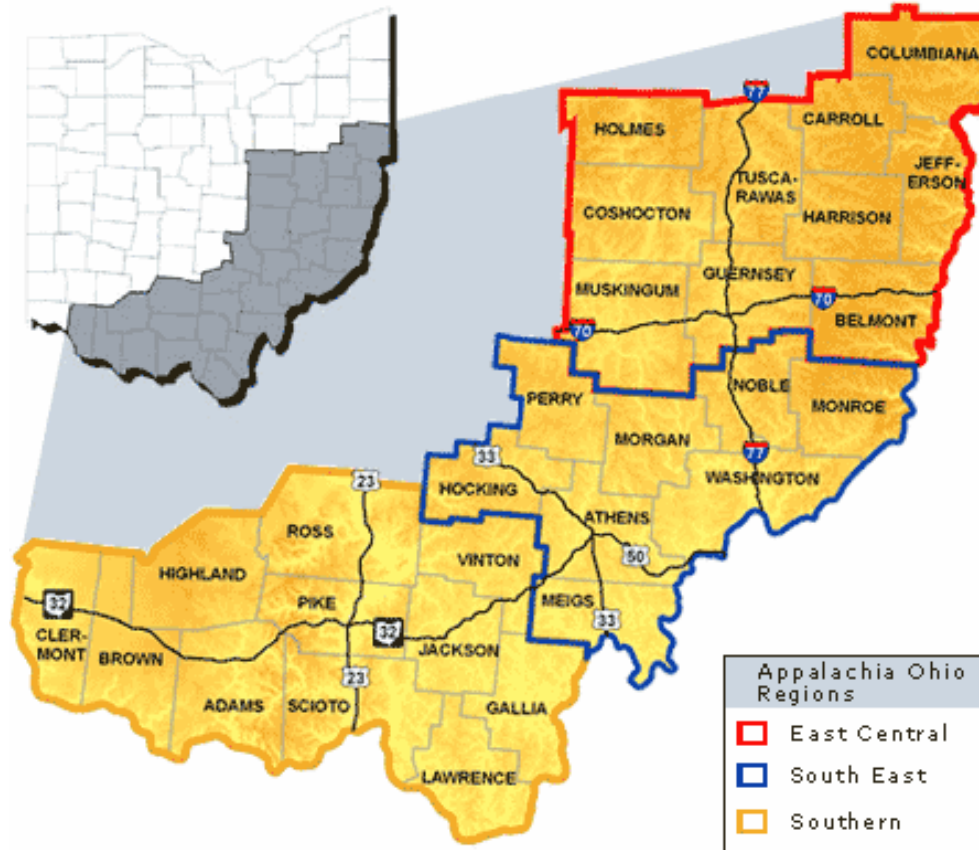

ZANE
STATE
COLLEGE

Paul R. Brown, Ed.D.
1555 Newark Road
Zanesville, Ohio 43701
740-588-1200
pbrown@zanestate.edu

Appalachian Ohio

The 29 southeastern counties that comprise Appalachian Ohio are part of a 13-state, 410-county region of Appalachia that is historically characterized by high poverty, high unemployment, and rural living conditions.

Zane State College Student Profile

- Ethnicity
 - 93% White
 - 3% Black
 - 1% American Indian or Alaska
 - 3% Unknown
 - Less than 1% Hispanic, Asian, or Pacific Islander
- 70% are first generation college
- 82% receive financial aid
- 70% carry full-time course loads

Demographics of Zane State College Service Area

- Population of 140,000
- Primarily rural 52%
- Poverty rate of 14% (3% above state average)
- For those age 25 and over: 16.3% have an associates degree or higher
- 94% white
- 14% are age 65 or older