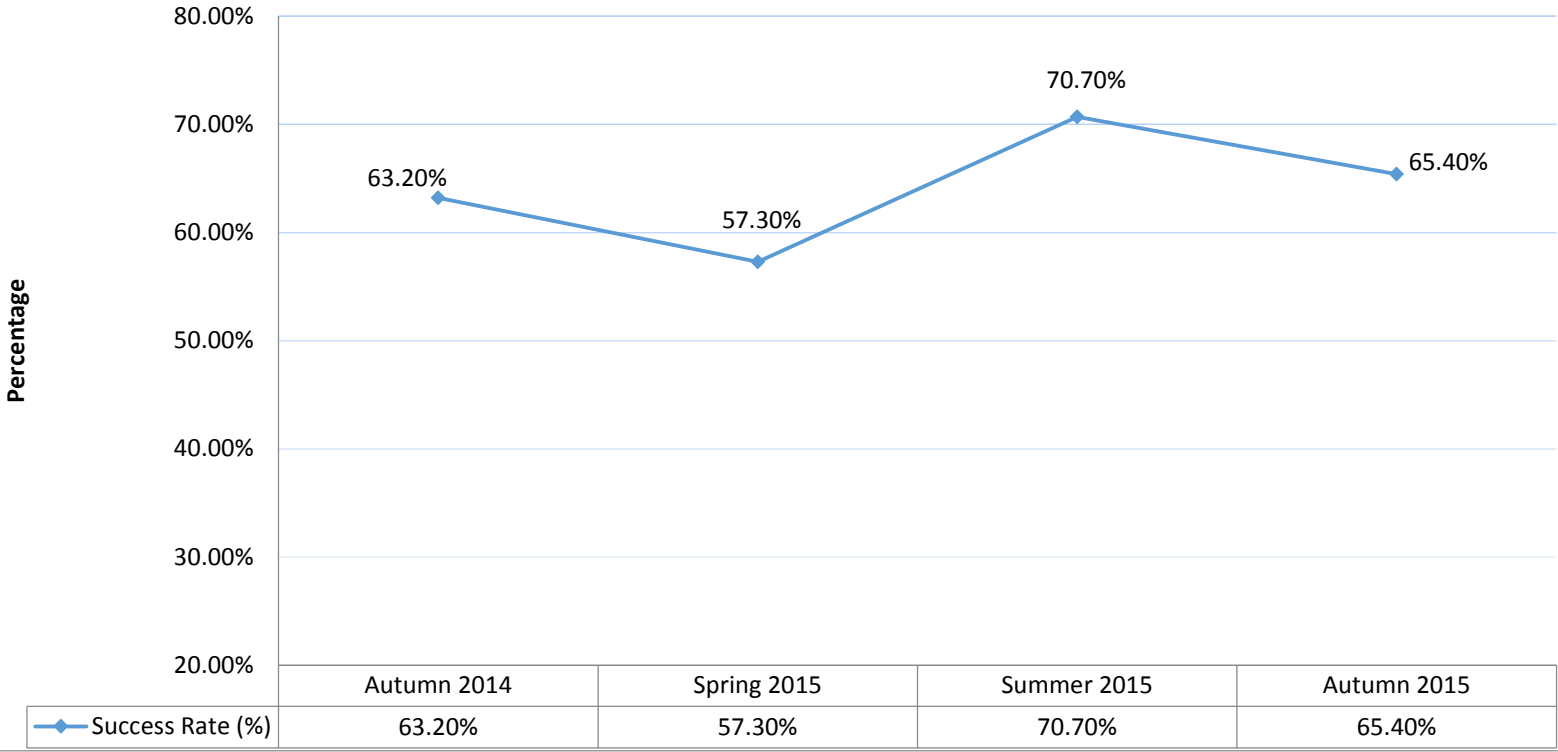

English 1101 Outcomes

Term	Number of Grades	Success rates	Withdrawal rate	Retention Rates students in English 1101
Autumn 2014	296	63.2%	6.8%	Au 14 to SP 15 = 66.9 % Au 14 to Au 15 = 47 %
Spring 2015	143	57.3%	7.7%	
Summer 2015	41	70.7%	12.2%	
Autumn 2015	327	65.4%	8.6%	Au 15 to SP 16 = 80.1%

Source: ODS 5/18/2016.

Success Rates English 1101