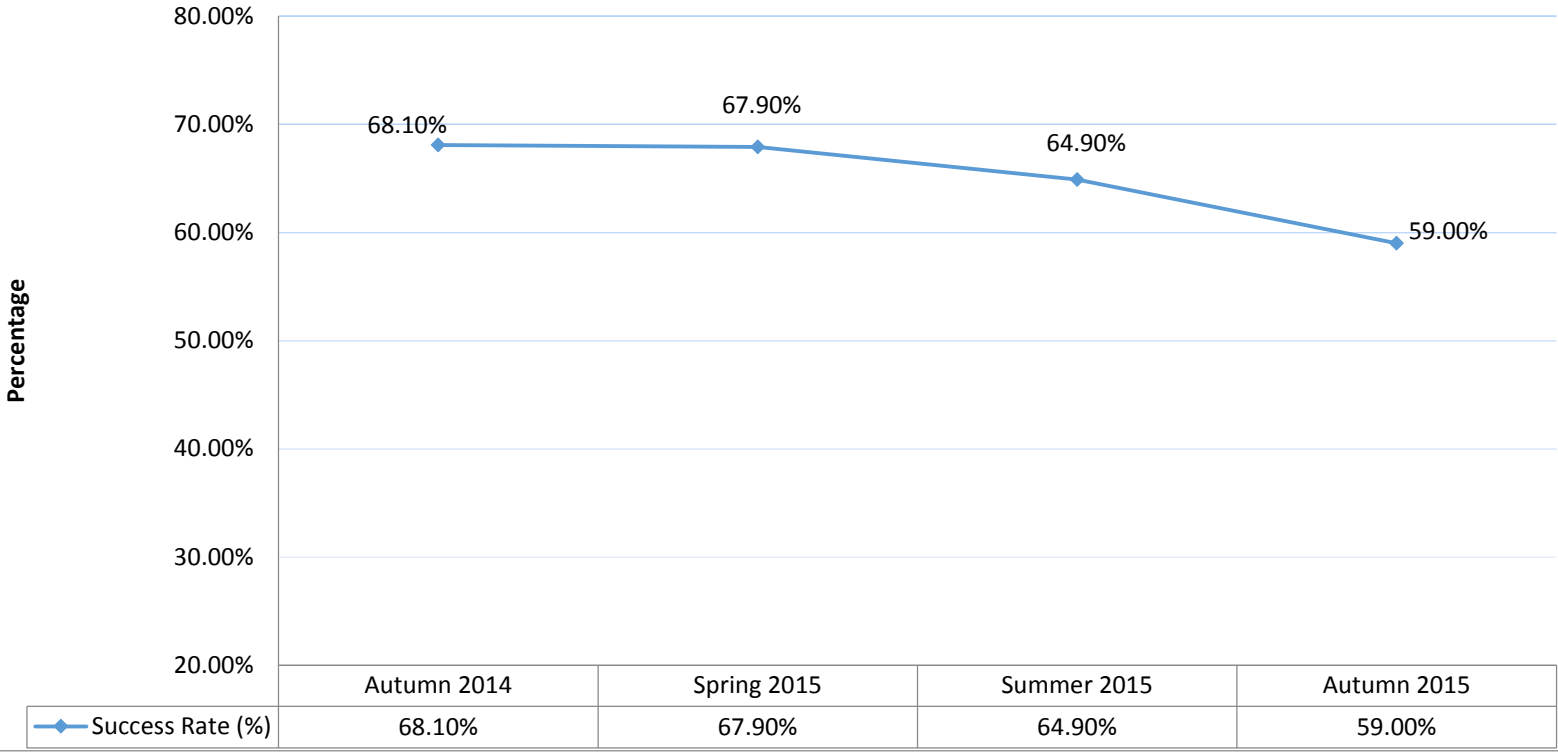

Success Rates Math 1099