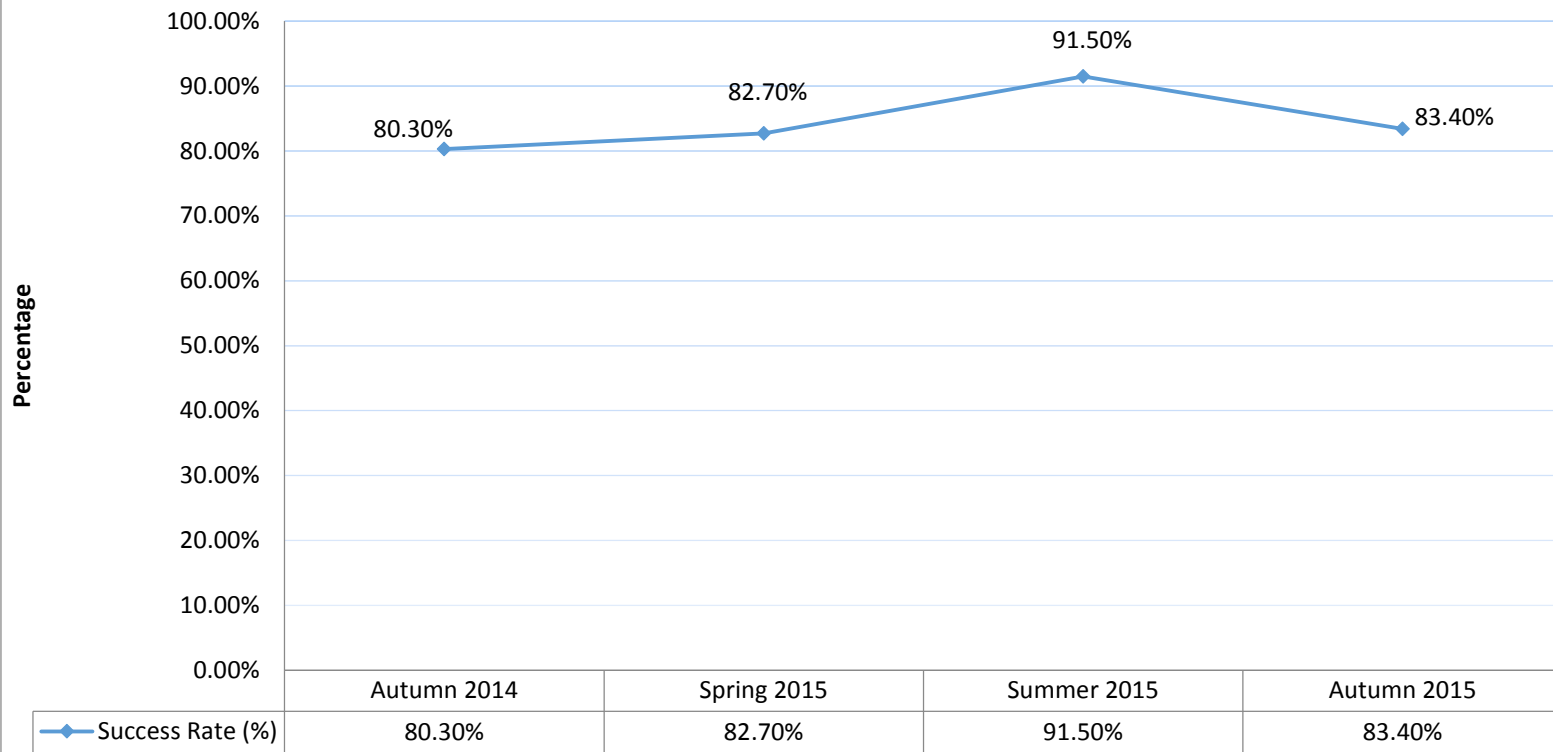

Service Learning courses Outcomes

Term	Number of Grades	Success rates	Withdrawal rate	Retention Rates
Autumn 2014	412	80.3%	6.1%	Au 14 to SP 15 = 69.2% Au 14 to Au 15 = 42.2%
Spring 2015	372	82.7%	4%	
Summer 2015	178	91.5%	2.8%	
Autumn 2015	445	83.4%	6.3%	Au 15 to SP 16 = 66%

Source: ODS 5/19/2016.

Success Rates Service Learning courses